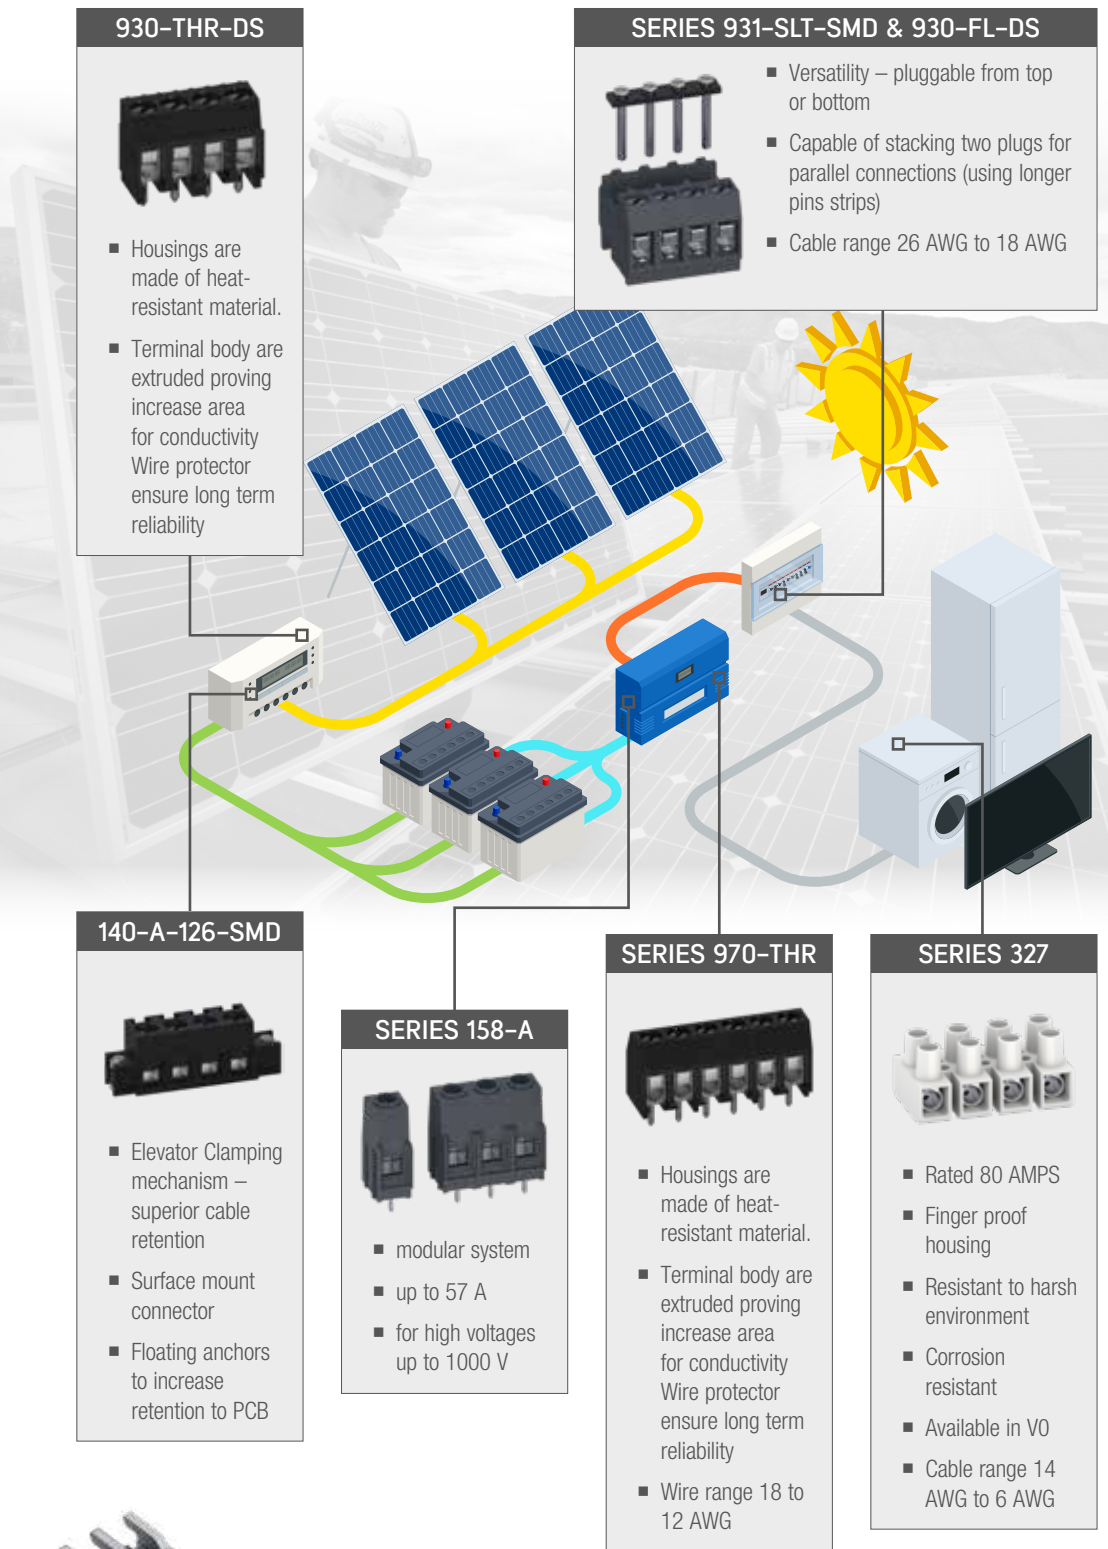

Our Key Performance Indicators

Proud of our operational excellence and solid performance, we have set KPI's to represent what our customers value the most.

Zero-Failure-Principle
Plug & Play

Quality
High Quality products

Compliance
with international standards

Response
Quick replies, answers, solutions, quotes, ...

Agility
Agility in production

Delivery
On Time Delivery

TCO
Live Total Cost of Ownership

WECO – Connecting the sun's energy to power residential and commercial applications

Energy from a solar photovoltaic system requires reliable interconnections between the power inverter, the battery storage units and the distribution panel.

To ensure reliable and proven connections, WECO has been supplying superior connectors for over 100 years.