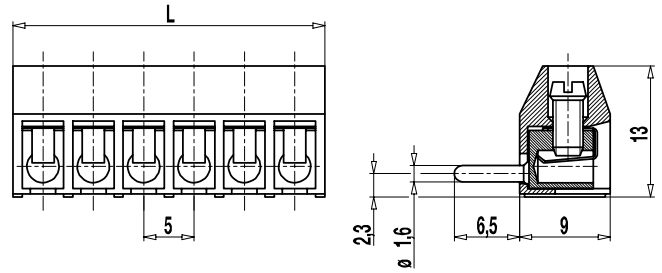

971-SV(-DS)

Plug connector
Screw connection, pin \varnothing 1,6 mm

GENERAL INFORMATION

Pitch	5 mm
No. of poles	2 - 32
Usable with	socket terminal strips 970-FB, 971-FB

TECHNICAL DATA

Clamping Range	<i>solid / stranded / AWG</i>		
<i>without wire protector</i>	1 - 6 mm ² / 1 - 4 mm ² / 16 - 10 AWG		
<i>with wire protector</i>	0,75 - 4 mm ² / 0,75 - 2,5 mm ² / 18 - 12 AWG		
Rated Cross Section	2,5 mm ²		
Wire Stripping Length	5,5 mm \pm 0,5 mm		
Overvoltage Category	III	III	II
Pollution Severity Level	3	2	2
Rated Voltage	250 V (200 V)	320 V	630 V (400 V)
Rated Impulse Voltage	4 kV	4 kV	4 kV
Rated Current	6 A		
Torque	0,5 Nm		
Other specifications	Voltage data in brackets are valid for 9-32 poles types. 2-8 poles types are "no-flame" acc. to glow-wire test.		

CONFIGURATIONS

Poles	Item	Article number	Item	Article number	Length (L)	Packaging	PU
2	971-SV/02	80.872.152	971-SV-DS/02	86.872.152	11,00 mm	Box	250
3	971-SV/03	80.872.153	971-SV-DS/03	86.872.153	16,00 mm	Box	250
4	971-SV/04	80.872.154	971-SV-DS/04	86.872.154	21,00 mm	Box	200
5	971-SV/05	80.872.155	971-SV-DS/05	86.872.155	26,00 mm	Box	100
6	971-SV/06	80.872.156	971-SV-DS/06	86.872.156	31,00 mm	Box	100
7	971-SV/07	80.872.157	971-SV-DS/07	86.872.157	36,00 mm	Box	100
8	971-SV/08	80.872.158	971-SV-DS/08	86.872.158	41,00 mm	Box	100
9	971-SV/09	80.872.159	971-SV-DS/09	86.872.159	46,00 mm	Box	100
10	971-SV/10	80.872.160	971-SV-DS/10	86.872.160	51,00 mm	Box	100
11	971-SV/11	80.872.161	971-SV-DS/11	86.872.161	56,00 mm	Box	100
12	971-SV/12	80.872.162	971-SV-DS/12	86.872.162	61,00 mm	Box	100