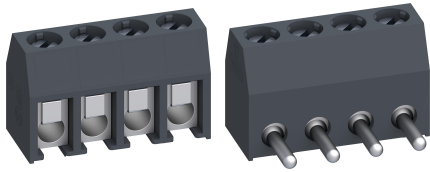

971-SV(-DS)

Plug connector
Screw connection, pin \varnothing 1,6 mm

GENERAL INFORMATION

Pitch	5 mm
No. of poles	2 - 32
Usable with	socket terminal strips 970-FB, 971-FB

TECHNICAL DATA

Clamping Range	<i>solid / stranded / AWG</i>		
<i>without wire protector</i>	1 - 6 mm ² / 1 - 4 mm ² / 16 - 10 AWG		
<i>with wire protector</i>	0,75 - 4 mm ² / 0,75 - 2,5 mm ² / 18 - 12 AWG		
Rated Cross Section	2,5 mm ²		
Wire Stripping Length	5,5 mm \pm 0,5 mm		
Overvoltage Category	III	III	II
Pollution Severity Level	3	2	2
Rated Voltage	250 V (200 V)	320 V	630 V (400 V)
Rated Impulse Voltage	4 kV	4 kV	4 kV
Rated Current	6 A		
Torque	0,5 Nm		
Other specifications	Voltage data in brackets are valid for 9-32 poles types. 2-8 poles types are "no-flame" acc. to glow-wire test.		

APPROVALS

	Current [A]	Voltage [V]	Group	AWG	[Nm]
	20	300	B	22-12 [1]	0,51
	10	300	D	22-12 [1]	0,51
	20	300	B	26 - 12	0,51
	10	300	D, E	26 - 12	0,51

[1] Min No. 26 AWG for factory-wiring only

MATERIAL

Moulding	PA, grey, V-0
Comparative Tracking Index	2-8 poles: CTI \geq 600; 9-32 poles: CTI 400
Insulating Group	2-8 poles: I; 9-32 poles: II
Temperature Range	-40°C up to 100°C
Terminal body	Tin plated brass
Screw	M3; zinc plated steel, blue passivated
Wire protector	Tin plated tin bronze
Plug	\varnothing 1,6 mm; tin plated brass

OPTIONS / ACCESSORIES

- Marking according to customer requirement
- Self-adhesive marking strip BST-5,00
- Pitch of 10 mm for larger clearance and creepage distances
- Version with extended wire entrance
- Version with lateral latching elements
- Double wire protector as bridge